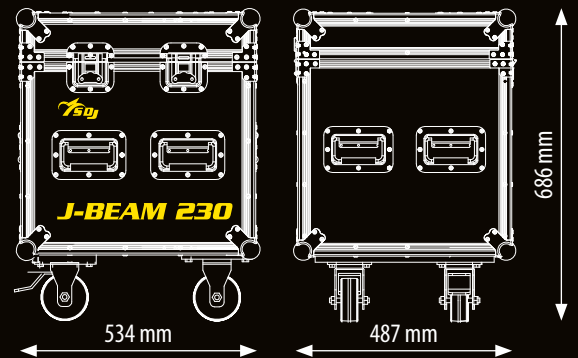

- Black metal housing and high resistance plastic materials
- LCD color display
- Pan angle: 360° / 540° / 630°
- Tilt angle: 90° / 180° / 270°
- Mounting points: 2 pairs of 1 / 4-turn locks
- Automatic repositioning of Pan and Tilt after accidental movements
- XLR 3-poles DMX IN / OUT connection
- USB port for wireless DMX receiver
- IP rating: IP 20
- Forced air cooling system with electronic control

Power supply

- Input Voltage: AC~100 - 240 V, 50/60 Hz
- Switching power supply unit
- Max power: 270 W @ 230 VAC
- Power IN/OUT connection with Seetronic Power Twist
- Power supply cable 1 mt included

Weight and dimensions

- Net weight: 12,5 kg
- Dimensions: 338 x 469 x 224 mm

ILLUMINANCE DIAGRAM

JWASH 400

Order code: SG JWASH400
KIT order code: SG JWASH400KIT

Light source

- 28 x 15 W led RGBW Full Color
- SMD RGB LEDs on the front ring
- LED lifespan: > 50.000 h
- LED refresh frequency: > 400 Hz flicker-free

Structure and cabinet

- Black metal Housing and plastic materials with high resistance
- LCD color display
- Pan angle: 360° / 540° / 630°
- Tilt angle: 90° / 180° / 270°
- Mounting points: 2 pairs of 1 / 4 turn locks
- Automatic repositioning of Pan and Tilt after accidental movements
- XLR 3-poles DMX IN/OUT connection
- USB port for wireless DMX receiver
- IP Rating: IP 20
- Forced air fan cooling system with electronic control