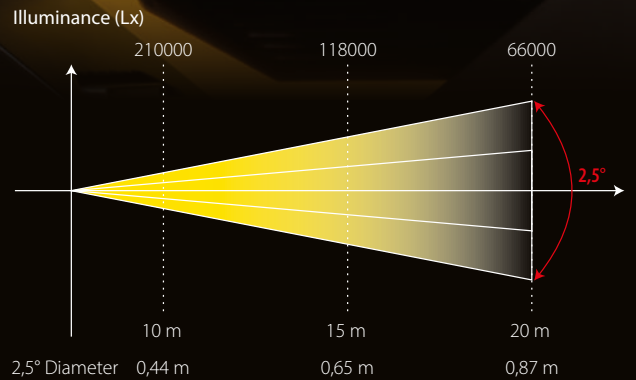

- Black metal housing and high resistance plastic materials
- LCD color display
- Pan angle: 360° / 540° / 630°
- Tilt angle: 90° / 180° / 270°
- Mounting points: 2 pairs of 1 / 4-turn locks
- Automatic repositioning of Pan and Tilt after accidental movements
- XLR 3-poles DMX IN / OUT connection
- USB port for wireless DMX receiver
- IP rating: IP 20
- Forced air cooling system with electronic control

Weight and dimensions

- Net weight: 12,5 kg
- Dimensions: 338 x 469 x 224 mm

ILLUMINANCE DIAGRAM

JWASH 400

Order code: SG JWASH400
KIT order code: SG JWASH400KIT

Light source

- 28 x 15 W led RGBW Full Color
- SMD RGB LEDs on the front ring
- LED lifespan: > 50.000 h
- LED refresh frequency: > 400 Hz flicker-free

Optic system

- Beam Angle: 17° / 32°
- Illuminance: 9224 lux @ 5 m (full ON - 17°)
1417 lux @ 5 m (full ON - 32°)

Color system

- LED source RGBW Full color
- Infinite chromatic possibilities

Effects

- Linear dimmer 0 - 100 %
- Motorized zoom
- Electronic strobo, pulse, random
- Control with 3 circular sectors
- Front LED ring with programmable static and dynamic effects
- CCT control