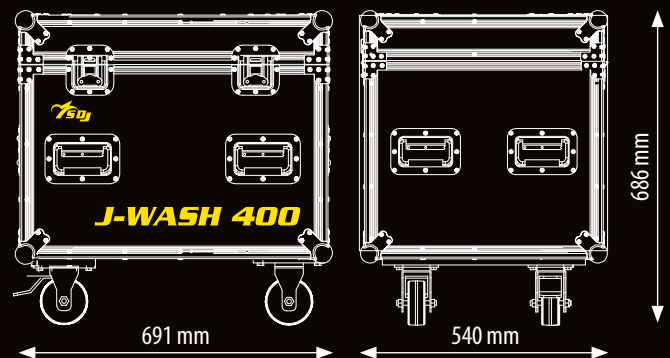

Optic system

- Beam Angle: 17° / 32°
- Illuminance: 9224 lux @ 5 m (full ON - 17°)
  1417 lux @ 5 m (full ON - 32°)

Color system

- LED source RGBW Full color
- Infinite chromatic possibilities

Effects

- Linear dimmer 0 - 100 %
- Motorized zoom
- Electronic strobo, pulse, random
- Control with 3 circular sectors
- Front LED ring with programmable static and dynamic effects
- CCT control

Control and programming

- 3 DMX configurations available: 26 / 31 / 43 channels
- Protocol USITT DMX 512
- Master/Slave mode
- Reset function via DMX
- Built-in analyzer for easy fault finding
- Virtual color wheel with 12 color
- White presets with 9 macros
- Virtual linear color wheel from 2.700 K to 8.000 K

Structure and cabinet

- Black metal Housing and plastic materials with high resistance
- LCD color display
- Pan angle: 360° / 540° / 630°
- Tilt angle: 90° / 180° / 270°
- Mounting points: 2 pairs of 1 / 4 turn locks
- Automatic repositioning of Pan and Tilt after accidental movements
- XLR 3-poles DMX IN/OUT connection
- USB port for wireless DMX receiver
- IP Rating: IP 20
- Forced air fan cooling system with electronic control

Power supply

- Input Voltage: AC~100 - 240 V 50 / 60 Hz
- Switching power supply unit
- Max power: 390 W @ 230 VAC
- Power IN/OUT connection with Seetronic Power Twist
- Power supply cable 1 mt included

Weight and dimensions

- Net weight: 11,5 kg
- Dimensions: 420 x 225 x 250 mm