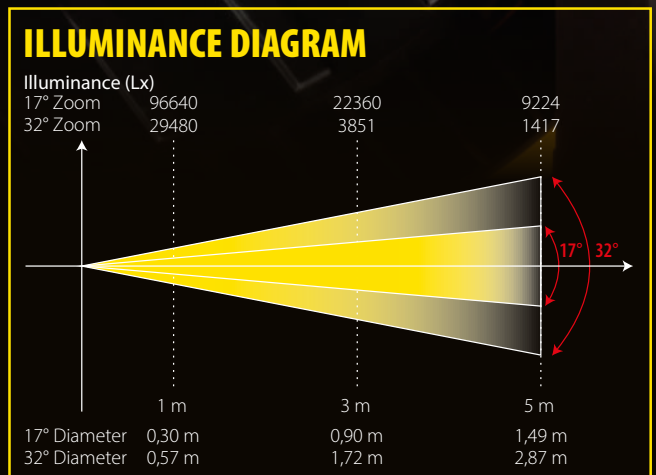

Optic system

- Beam Angle: 17° / 32°
- Illuminance: 9224 lux @ 5 m (full ON - 17°)
  1417 lux @ 5 m (full ON - 32°)

Color system

- LED source RGBW Full color
- Infinite chromatic possibilities

Effects

- Linear dimmer 0 - 100 %
- Motorized zoom
- Electronic strobo, pulse, random
- Control with 3 circular sectors
- Front LED ring with programmable static and dynamic effects
- CCT control

Control and programming

- 3 DMX configurations available: 26 / 31 / 43 channels
- Protocol USITT DMX 512
- Master/Slave mode
- Reset function via DMX
- Built-in analyzer for easy fault finding
- Virtual color wheel with 12 color
- White presets with 9 macros
- Virtual linear color wheel from 2.700 K to 8.000 K

Structure and cabinet

- Black metal Housing and plastic materials with high resistance
- LCD color display
- Pan angle: 360° / 540° / 630°
- Tilt angle: 90° / 180° / 270°
- Mounting points: 2 pairs of 1 / 4 turn locks
- Automatic repositioning of Pan and Tilt after accidental movements
- XLR 3-poles DMX IN/OUT connection
- USB port for wireless DMX receiver
- IP Rating: IP 20
- Forced air fan cooling system with electronic control

Power supply

- Input Voltage: AC~100 - 240 V 50 / 60 Hz
- Switching power supply unit
- Max power: 390 W @ 230 VAC
- Power IN/OUT connection with Seetronic Power Twist
- Power supply cable 1 mt included

Weight and dimensions

- Net weight: 11,5 kg
- Dimensions: 420 x 225 x 250 mm